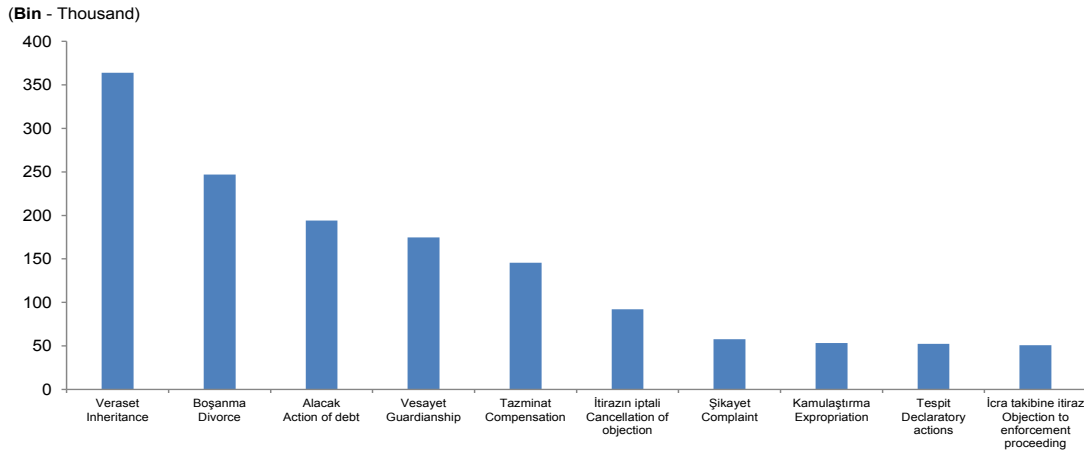

Hukuk Mahkemeleri

The Civil Courts

3.5 Seçilmiş dava konusuna göre hukuk mahkemelerine açılan davalar, 2018

Cases filed at the civil courts by type of selected subject of case, 2018

Hukuk mahkemelerine yıl içinde açılan toplam dava konusu sayısı 2 107 855 tir. Açılan davaların konusuna bakıldığında, ilk on sırayı veraset, boşanma, alacak, vesayet, tazminat, itirazın iptali, şikayet, kamulaştırma, tespit ve icra takibine itirazın aldığı görülmektedir (Tablo 3.21).

Total number of subjects of cases filed at the civil courts within the year is 2 107 855. When the subjects of filed cases are examined, it is observed that cases on inheritance, divorce, action of debt, guardianship, compensation, cancellation of objection, complaint, expropriation, declaratory actions and objection to enforcement proceeding occupy the first ten positions (Table 3.21).