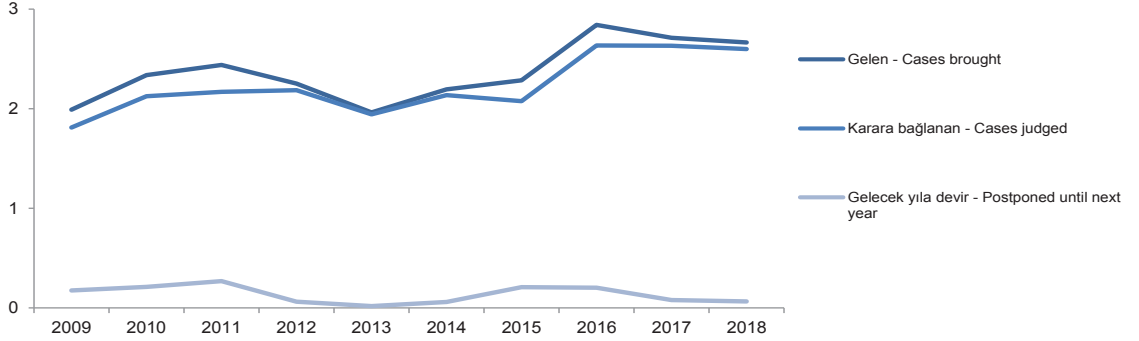

Danıştay

The Council of State

3. Danıştay Birinci Daire'nin iş durumu, 2009-2018

Activities of the First Department of the Council of State, 2009-2018

(Dava sayısı)
(Number of cases)

(Bin - Thousand)