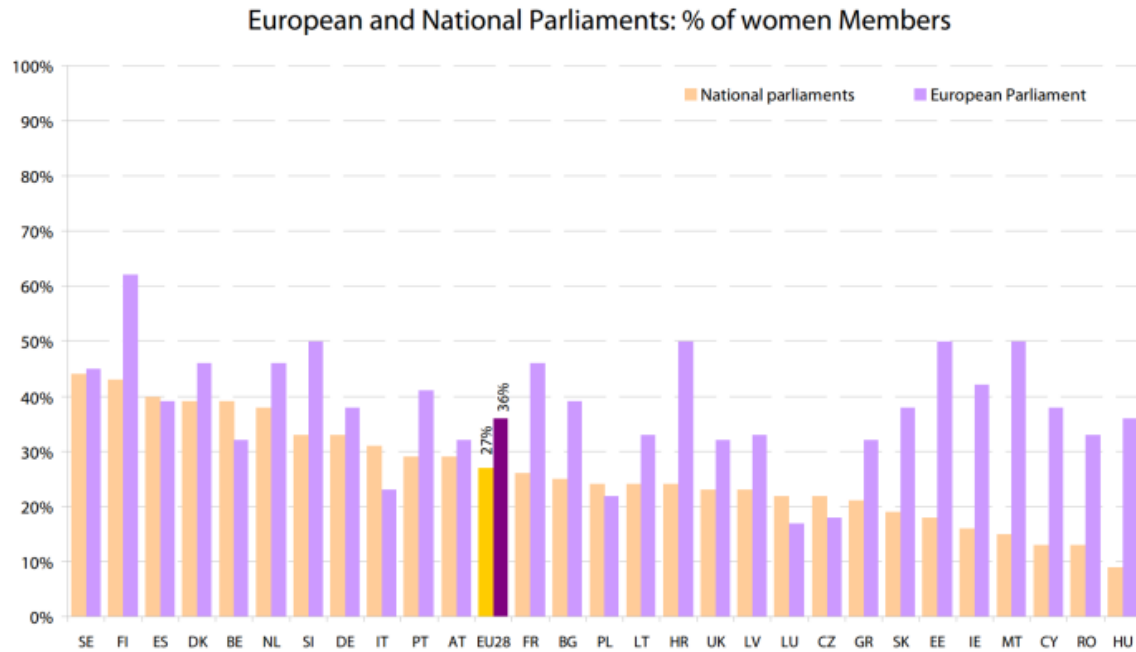

European and National Parliaments: % of women Members

epthinktank.eu/2014/02/28/women-in-politics-business-and-public-administration-in-the-eu/women_parliaments

February 27, 2014

European and National Parliaments: % of women Members

For most countries, women's presence in the European Parliament is higher than in national assemblies. The EU-28 share of female members is 36% in the EP and 27 % in national parliaments.